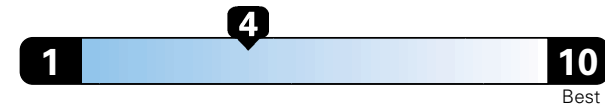

2024 MODEL YEAR

WAGONEER 4X4

THIS VEHICLE IS MANUFACTURED TO MEET SPECIFIC UNITED STATES REQUIREMENTS. THIS VEHICLE IS NOT MANUFACTURED FOR SALE OR REGISTRATION OUTSIDE OF THE UNITED STATES.

MANUFACTURER'S SUGGESTED RETAIL PRICE OF THIS MODEL INCLUDING DEALER PREPARATION

Base Price: $65,945

JEEP WAGONEER 4X4
Exterior Color: River Rock Exterior Paint
Interior Color: Global Black Interior Color
Interior: Capri Leather-Trimmed Seats
Engine: Hurricane Twin Turbo with Stop/Start
Transmission: 8-Speed Automatic 8HP75 Transmission with ERS

STANDARD EQUIPMENT (UNLESS REPLACED BY OPTIONAL EQUIPMENT)

FUNCTIONAL/SAFETY FEATURES
Wagoneer Client Services
Single-Speed On-Demand Transfer Case
Selec-Terrain® System
Differential Front-Axle with Disconnect
Trac-Lok® Anti-Spin Rear Differential
Anti-Lock 4-Wheel Disc Brakes
Remote-Start System
Full-Speed Forward-Collision Warning Plus
ParkView® Rear Back-Up Camera
ParkSense® Front and Rear Park-Assist
Blind-Spot and Rear Cross-Path Detection
Pedestrian Emergency-Braking
Electronic Stability Control
Hill-Start Assist
Selectable Tire Fill Alert
Tire Pressure Monitoring Display
Security Alarm
Power-Adjustable Pedals with Memory
Sentry Key® Theft-Deterrent System
18-Inch Spare Wheel